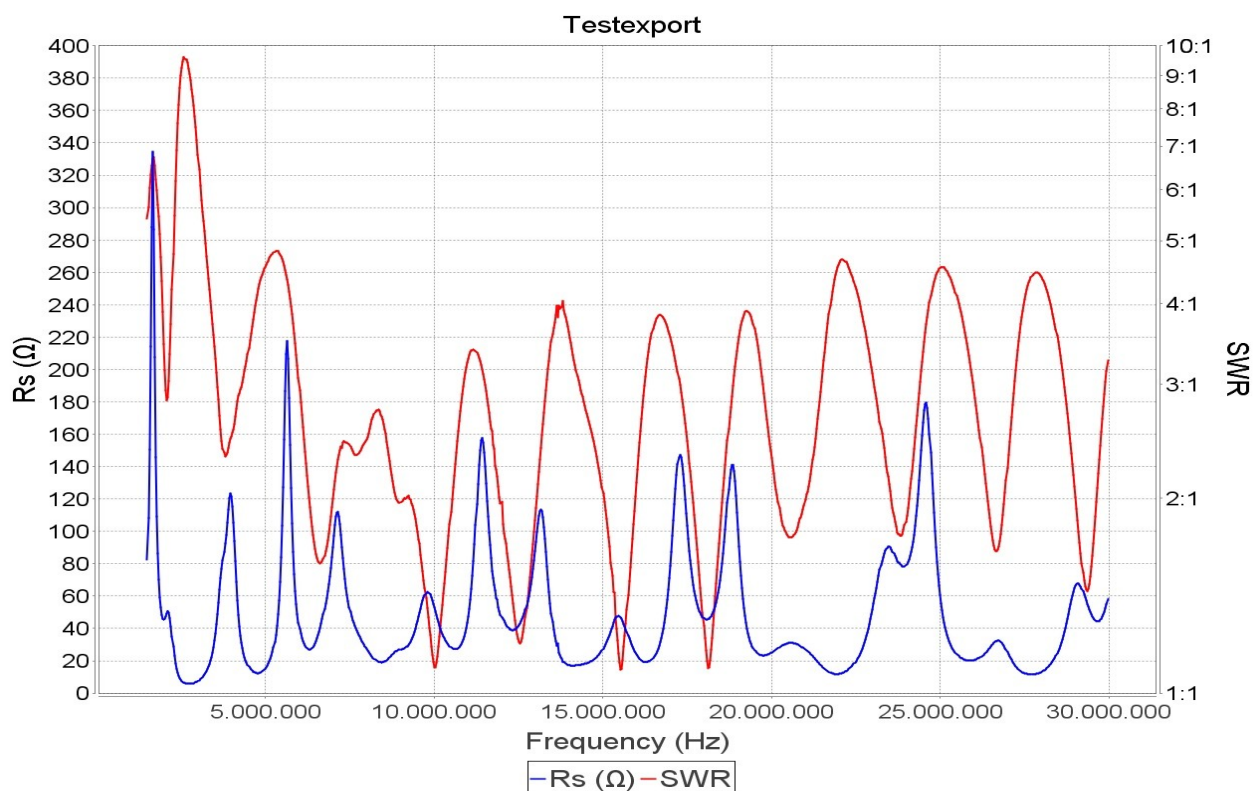

EZ-wire it's a antenna with 16 meters long. it does not need radials or ground connections. Full coverage of all HF bands from 160m to 10m. Max Pwr 1KW, Max SWR 1:3 EZwire works well on several configurations : Horizontal, Vertical, Sloper, L and Zig-Zag. EZ-wire is a perfect antenna for limited spaced areas.

EZ-Wire für CT1FFU Antenne mit einer Gesamtlänge von 16m benötigt keine Radials oder Erde. Empfang auf allen HF-Bändern, einfache Abstimmung, SWR sehr niedrige Rate von Max Power 1kW CW

EZ- Wire antenna por CT1FFU Antena com comprimento total de 16m Não necessita de radiais ou terra.

Cobre todas as bandas de HF Fácil sintonia taxa de SWR muito baixa Potencia Max. 1kw CW